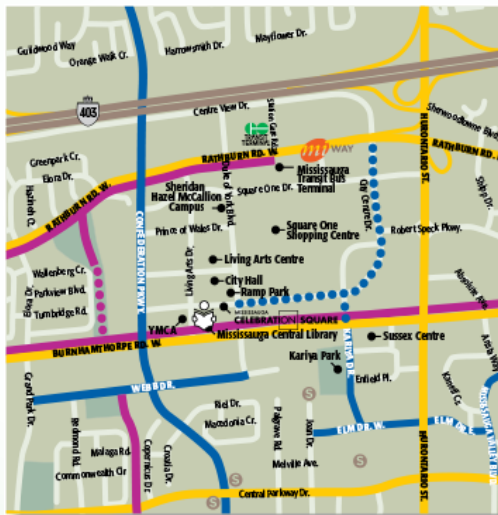

New CycleLoan Program!

In collaboration with SustainMobility, MEC is proud to announce this new, free CycleLoan program. Get registered! E-mail: MECbike@colliers.com

FREE!

- Get some exercise at lunch
- Lunchtime errands at Square One
- Reduce your carbon footprint
- Bike to nearby meetings
- Get fit
- Enjoy the sunshine

GET OUTSIDE MISSISSAUGA!

A PROGRAM OF SUSTAINABILITY

BIKE TRAILS

www.mississauga.ca/file/com/trails_map.pdf

All bikes and safety equipment including helmets, baskets and locks—are located in MEC 1, 2, 3 and 4 and are first-come, first-serve from 8 a.m. to 5 p.m., Monday to Friday. Happy cycling!